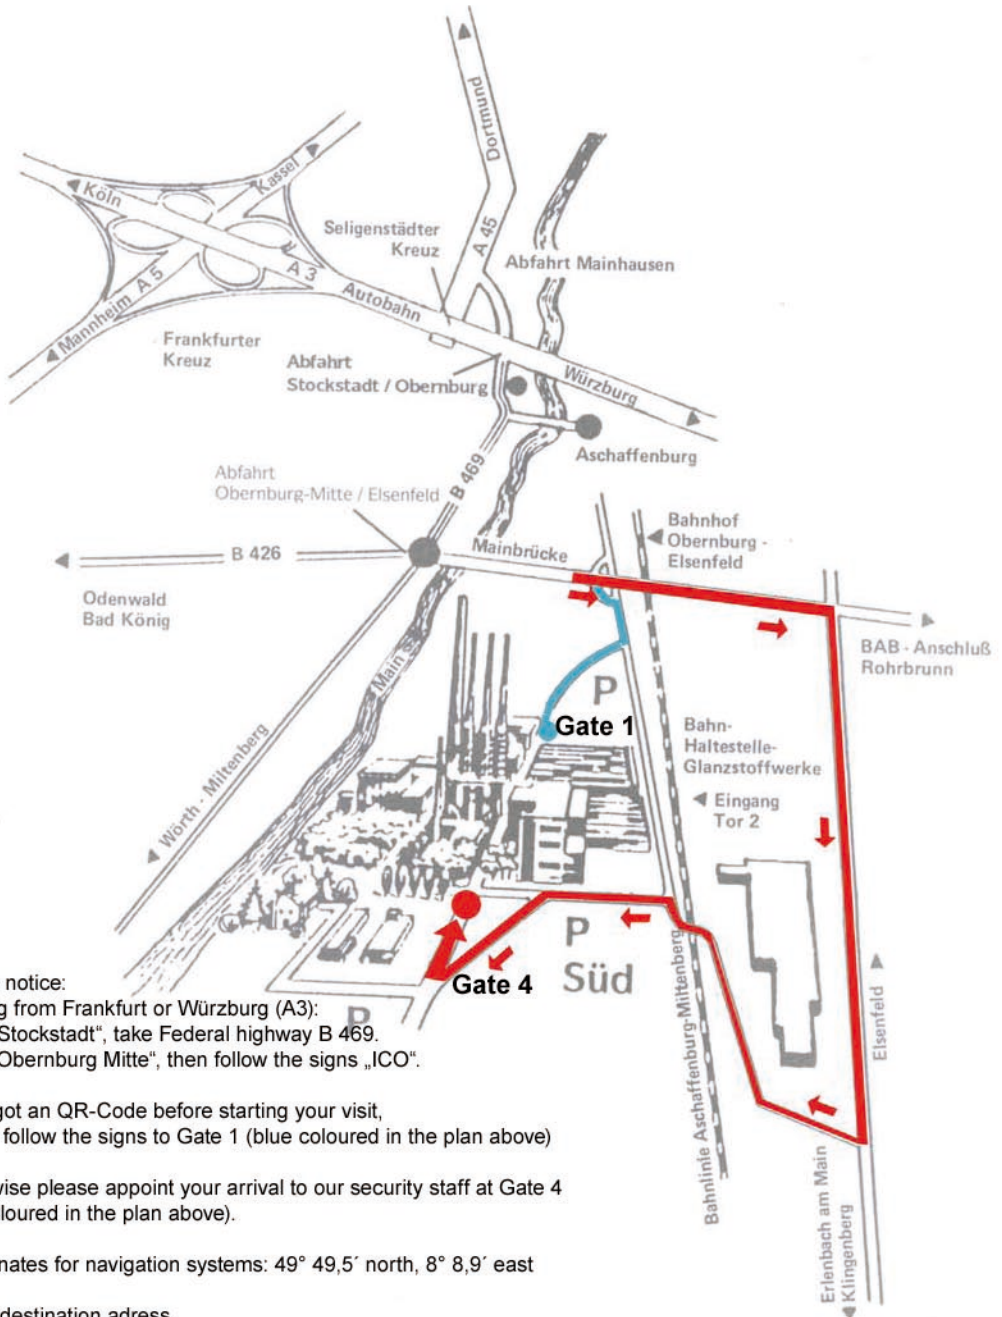

How to find us:

Please notice:

- Coming from Frankfurt or Würzburg (A3):
 - Exit „Stockstadt“, take Federal highway B 469.
 - Exit „Oberburg Mitte“, then follow the signs „ICO“.

If you got an QR-Code before starting your visit, please follow the signs to Gate 1 (blue coloured in the plan above)

Otherwise please appoint your arrival to our security staff at Gate 4 (red coloured in the plan above).

Coordinates for navigation systems: 49° 49,5' north, 8° 8,9' east

or use destination address

- Industrie Center Oberburg or
- Eisenfeld, Glanzstoffstraße or
- Erlenbach/ Main, Glanzstoffstraße or
- Erlenbach/ Main, Südstraße.